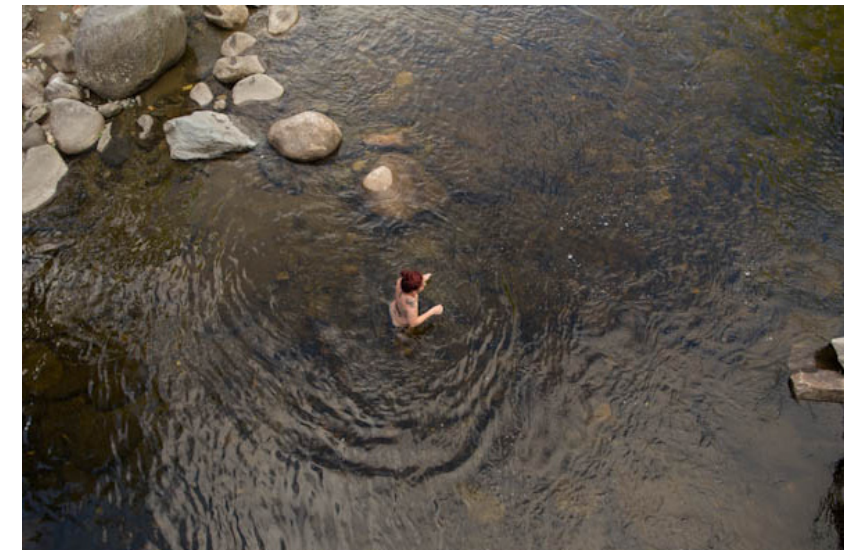

FORREST
MANKINS

KENNEBEC EXPLORER