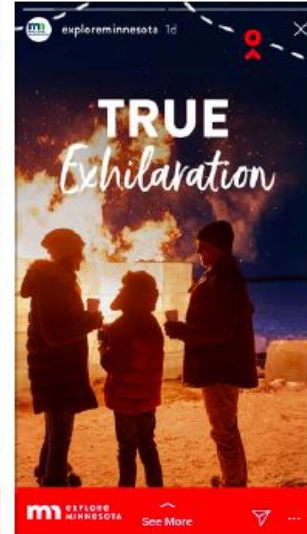

Relief Social: Instagram Story Posts