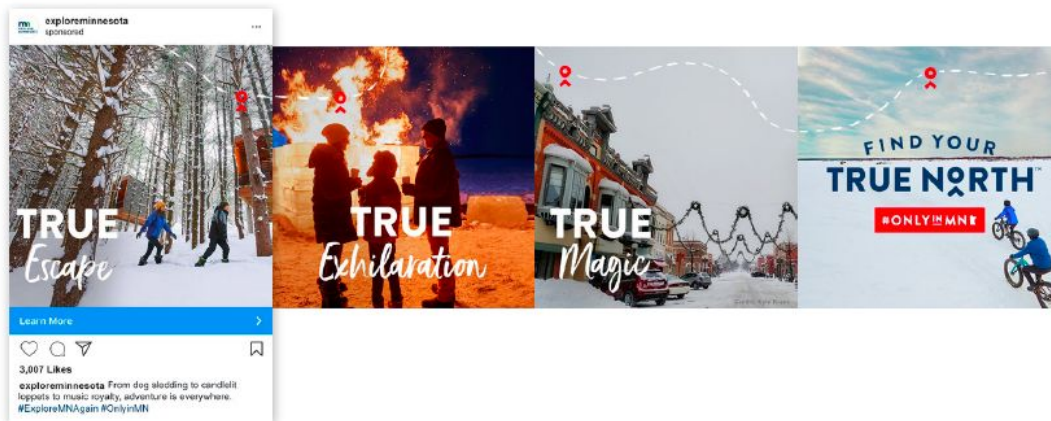

Relief Social: Instagram Carousel Posts