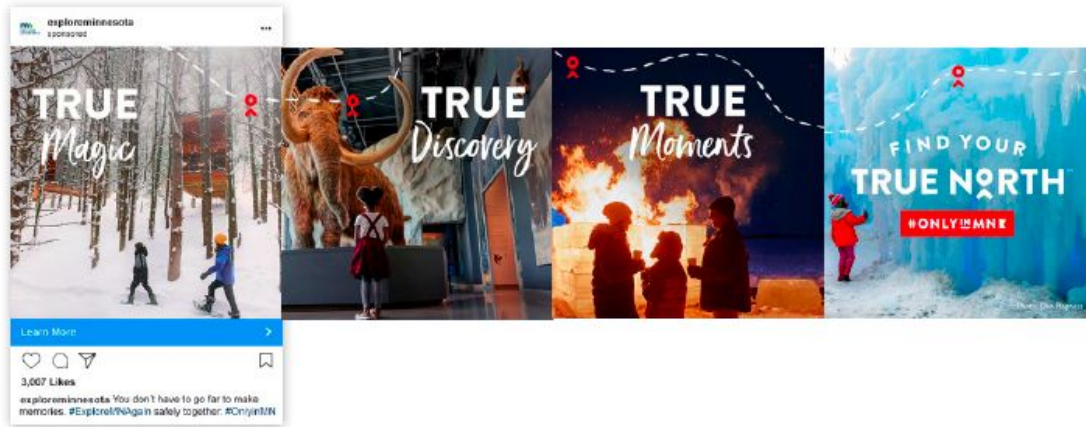

Relief Social: Instagram Carousel Posts