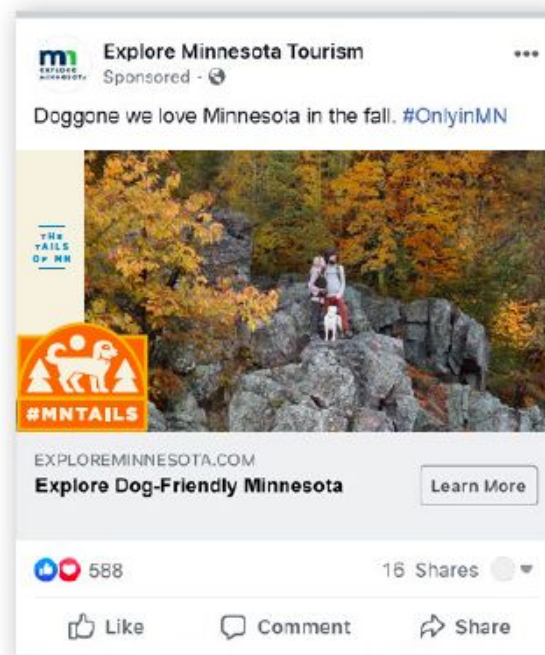

Explore Minnesota Tourism

ESTO Awards 2021 - Integrated Marketing Campaign

06 / 21 / 2021

ADVENTURE™

Dog Lovers Branding & Static Social Posts (Facebook & Instagram)

Dog Lovers Carousel Posts (Facebook & Instagram)

Recovery Display

300 X 600

300 X 250 - TWO-FRAME GIF

728 X 90

Recovery Social

FACEBOOK

:30 Video ad

The Facebook ad features a scenic landscape of a lake and forest. The text above the image reads: "Explore Minnesota Tourism Sponsored · [lock icon] When the time is right, we'll be right here. #OnlyinMN". Below the image, it says "EXPLOREMINNESOTA.COM Find Your True North Start planning your trip" with a "Learn More" button. At the bottom, it shows "588" likes and "16 Shares".

FEATURE :30 "TRANSITIONAL" SPOT

INSTAGRAM

:30 Video ad

The Instagram ad features the same scenic landscape. The text above the image reads: "exploreminnesota sponsored". Below the image, it shows "3,007 Likes" and the text "exploreminnesota When the time is right, we'll be right here. #MyTrueNorth #OnlyinMN".

mi EXPLORE MINNESOTA
DETROIT MOUNTAIN
Detroit Lakes, MN

This advertisement features a woman in a green and grey ski jacket, black pants, and a pink knit hat, holding a pair of green skis. She is standing in a snowy field in front of a large, rustic wooden cabin with a gabled roof. The sky is a clear, pale blue. A red location pin icon is positioned above the text.