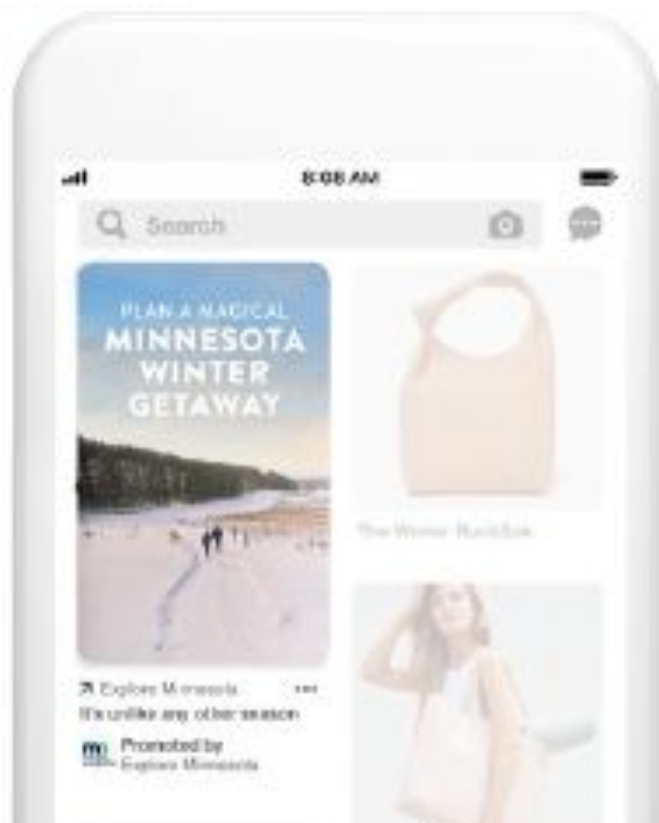

Photo: Visit Winona

EXPLOREMINNESOTA.COM
Find Your True North
Explore winter activities

Learn More

👍❤️ 588 16 Shares

👍 Like 💬 Comment ➦ Share

Relief Social: Instagram Static/ Video Posts

Relief Social: Instagram Static/ Video Posts

Relief Social: Facebook Carousel Post

Relief Social: Instagram Carousel Posts

Relief Social: Instagram Story Posts

Relief Social: Pinterest Post

Relief Display

Relief Display

Renew your
TRUE NORTH

#ONLYINMNE

mi EXPLORE MINNESOTA
DETROIT MOUNTAIN
Detroit Lakes, MN

This advertisement features a woman in a green and grey ski jacket, black pants, and a pink knit hat, holding a pair of green skis. She is standing in a snowy field in front of a large, rustic wooden cabin with a gabled roof. The sky is a clear, pale blue. A red location pin icon is positioned above the text.