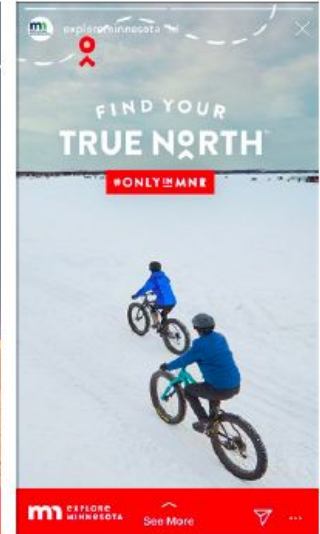

EXPLOREMINNESOTA.COM
Find Your True North
Plan your getaway

Learn More

👍❤️ 588 16 Shares

👍 Like 💬 Comment ➦ Share

Explore Minnesota Tourism
Sponsored · 🌐

Feel the thrill of winter and #ExploreMNAgain. Go skiing. Hike the trails. Cross-country ski across frozen lakes. Do it all #OnlyinMN.

Photo: Visit Winona

EXPLOREMINNESOTA.COM
Find Your True North
Explore winter activities

Learn More

👍❤️ 588 16 Shares

👍 Like 💬 Comment ➦ Share

Relief Social: Instagram Static/ Video Posts

Relief Social: Instagram Static/ Video Posts

Relief Social: Facebook Carousel Post

Relief Social: Instagram Carousel Posts

Relief Social: Instagram Story Posts

Relief Social: Pinterest Post

Relief Display

Relief Display

Renew your
TRUE NORTH

#ONLYINMNE

mi EXPLORE MINNESOTA
DETROIT MOUNTAIN
Detroit Lakes, MN

This advertisement features a woman in a green and grey ski jacket, black pants, and a pink knit hat, holding a pair of green skis. She is standing in a snowy field in front of a large, rustic wooden cabin with a gabled roof. The sky is a clear, pale blue. A red location pin icon is positioned above the text.