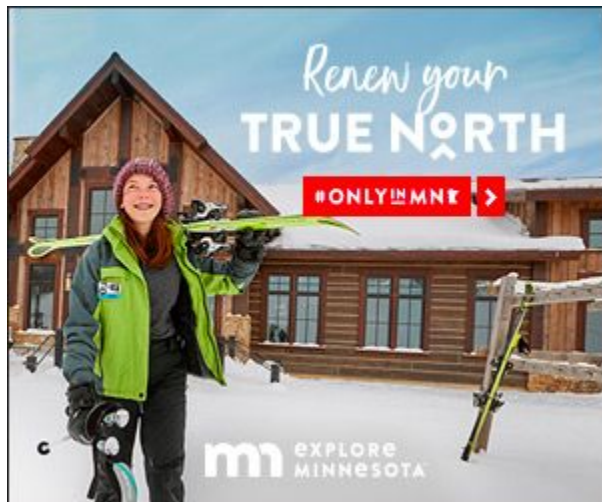

Relief Display