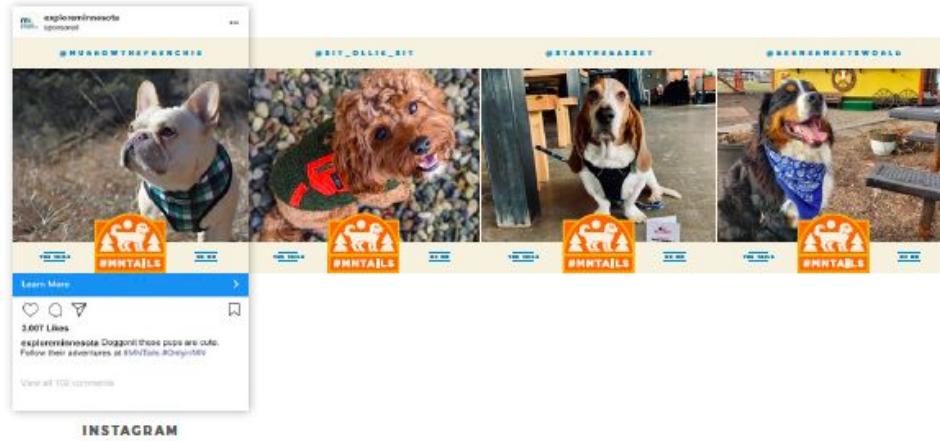

Explore Minnesota Tourism

ESTO Awards 2021 - Integrated Marketing Campaign

06 / 21 / 2021

ADVENTURE™

Dog Lovers Branding & Static Social Posts (Facebook & Instagram)

Dog Lovers Carousel Posts (Facebook & Instagram)

Recovery Display

300 X 600

300 X 250 - TWO-FRAME GIF

728 X 90

Recovery Social

FACEBOOK

:30 Video ad

The Facebook ad features a scenic landscape of a lake and forest. The text above the image reads: "Explore Minnesota Tourism Sponsored · [lock icon] When the time is right, we'll be right here. #OnlyinMN". Below the image, it says "EXPLOREMINNESOTA.COM Find Your True North Start planning your trip" with a "Learn More" button. At the bottom, it shows "588" likes and "16 Shares".

FEATURE :30 "TRANSITIONAL" SPOT

INSTAGRAM

:30 Video ad

The Instagram ad features the same scenic landscape. The text above the image reads: "exploreminnesota sponsored". Below the image, it shows "3,007 Likes" and the text "exploreminnesota When the time is right, we'll be right here. #MyTrueNorth #OnlyinMN".

Relief Display

Relief Display

Relief
Email

This winter, let Minnesota be your official guide to getting the most out of every moment.

TEMPTING
TAKE-OUT

DOWNHILL
SKIING

BOUTIQUE
HOTELS

FIND YOUR TRUE NORTH #OnlyinMN