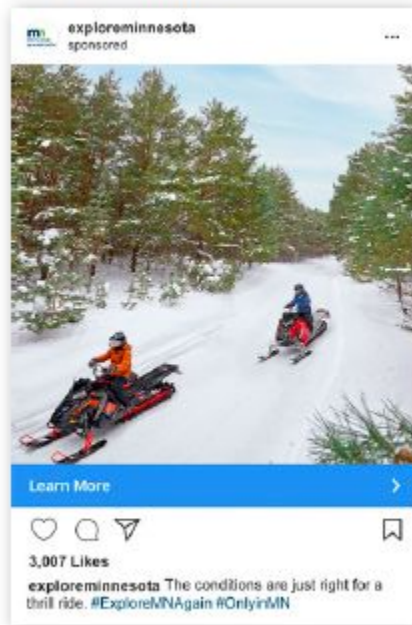

EXPLOREMINNESOTA.COM
Find Your True North
Plan your getaway

Learn More

👍❤️ 588 16 Shares

👍 Like 💬 Comment ➦ Share

Explore Minnesota Tourism
Sponsored · 🌐

Feel the thrill of winter and #ExploreMNAgain. Go skiing. Hike the trails. Cross-country ski across frozen lakes. Do it all #OnlyinMN.

Photo: Visit Winona

EXPLOREMINNESOTA.COM
Find Your True North
Explore winter activities

Learn More

👍❤️ 588 16 Shares

👍 Like 💬 Comment ➦ Share

Relief Social: Instagram Static/ Video Posts

Relief Social: Instagram Static/ Video Posts

mi EXPLORE MINNESOTA
DETROIT MOUNTAIN
Detroit Lakes, MN

This advertisement features a woman in a green and grey ski jacket, black pants, and a pink knit hat, holding a pair of green skis. She is standing in a snowy field in front of a large, rustic wooden cabin with a gabled roof. The sky is a clear, pale blue. A red location pin icon is positioned above the text.