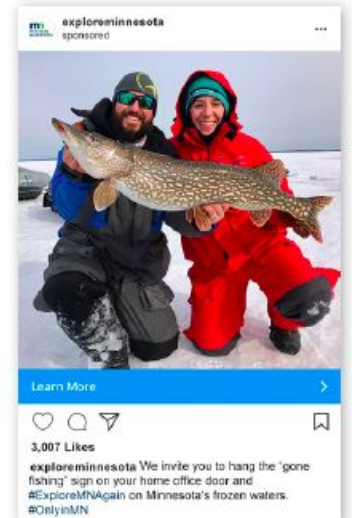

EXPLOREMINNESOTA.COM
Find Your True North
Plan your getaway

Learn More

👍❤️ 588 16 Shares

👍 Like 💬 Comment ➦ Share

Explore Minnesota Tourism
Sponsored · 🌐

Feel the thrill of winter and #ExploreMNAgain. Go skiing. Hike the trails. Cross-country ski across frozen lakes. Do it all #OnlyinMN.

Photo: Visit Winona

EXPLOREMINNESOTA.COM
Find Your True North
Explore winter activities

Learn More

👍❤️ 588 16 Shares

👍 Like 💬 Comment ➦ Share

Relief Social: Instagram Static/ Video Posts

Relief Social: Instagram Static/ Video Posts