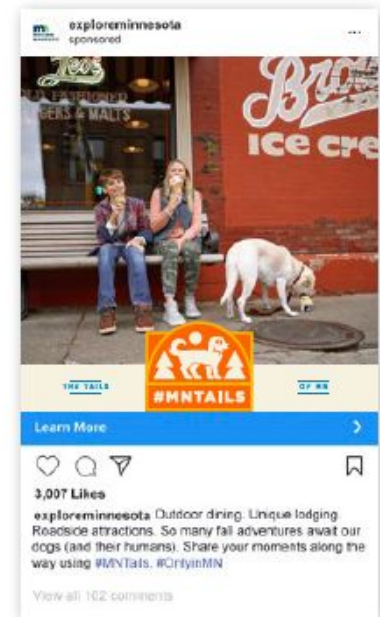

Explore Minnesota Tourism

ESTO Awards 2021 - Integrated Marketing Campaign

06 / 21 / 2021

ADVENTURE™

Dog Lovers Branding & Static Social Posts (Facebook & Instagram)

Dog Lovers Carousel Posts (Facebook & Instagram)

Recovery Display

300 X 600

300 X 250 - TWO-FRAME GIF

728 X 90

Recovery Social

FACEBOOK

:30 Video ad

The Facebook ad features a scenic landscape of a lake and forest. The text above the image reads: "Explore Minnesota Tourism Sponsored · [lock icon] When the time is right, we'll be right here. #OnlyinMN". Below the image, it says "EXPLOREMINNESOTA.COM Find Your True North Start planning your trip" with a "Learn More" button. At the bottom, it shows "588" likes and "16 Shares".

FEATURE :30 "TRANSITIONAL" SPOT

INSTAGRAM

:30 Video ad

The Instagram ad features the same scenic landscape. The text above the image reads: "exploreminnesota sponsored". Below the image, it shows "3,007 Likes" and the text "exploreminnesota When the time is right, we'll be right here. #MyTrueNorth #OnlyinMN".

Illuminate your
TRUE NORTH

#ONLYINMNE

mi EXPLORE MINNESOTA
HOLIDAY LIGHTS
Sleepy Eye, MN

This advertisement depicts a large Christmas tree covered in multi-colored lights (blue, purple, red, green) at night. In the foreground, there is a large, light blue sign that reads '#ONLYINMNE' with a map of Minnesota integrated into the letters. A red location pin icon is positioned above the text.