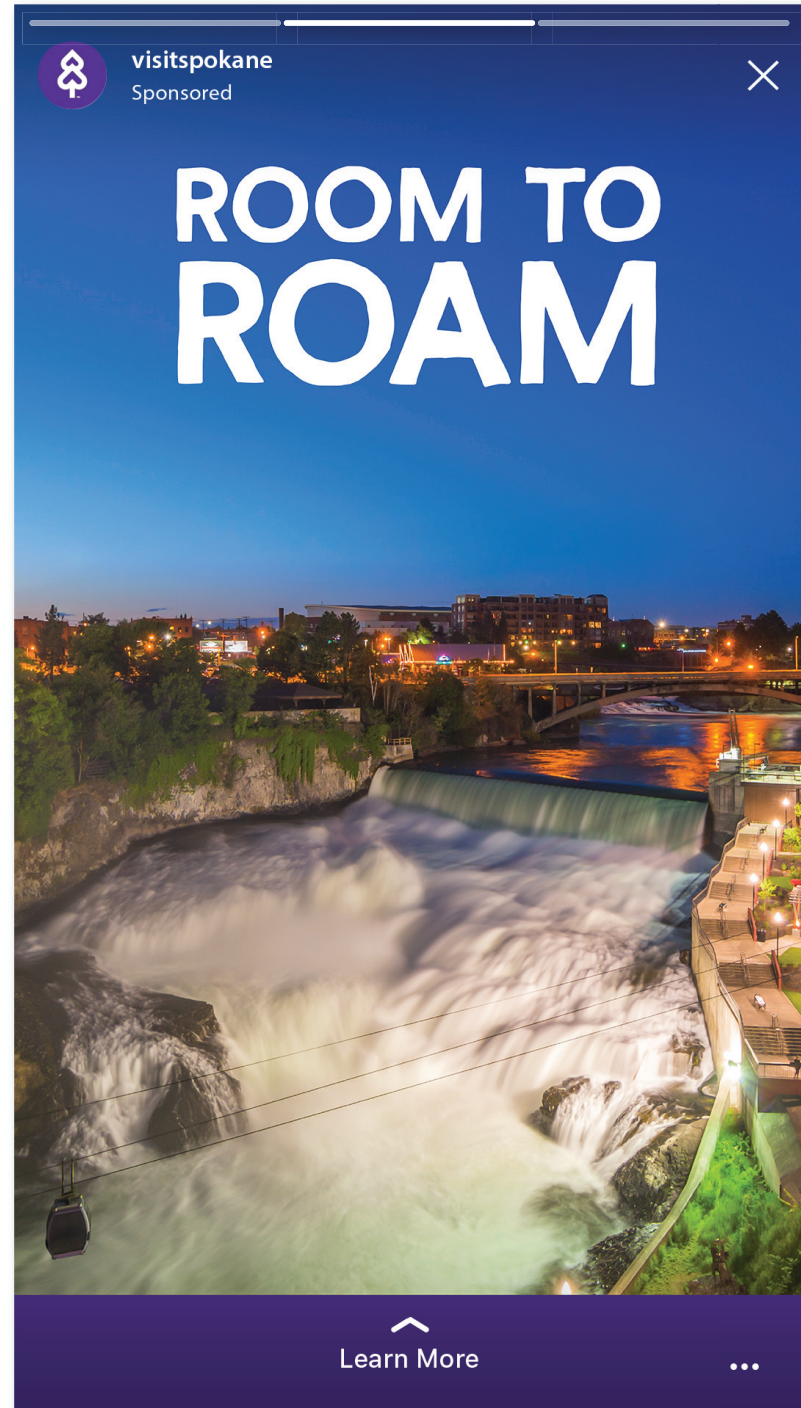

Spokane™

ADS:
SOCIAL HIGHLIGHTS

ADS:
SOCIAL HIGHLIGHTS

visitspokane
Sponsored

Spokane
ROOM TO
ROAM

Learn More

...

This advertisement features a vibrant background of a large, illuminated geodesic dome structure at night. In the foreground, a cartoon bear character is depicted wearing a blue winter hat and a blue and white striped sweater. The text "Spokane ROOM TO ROAM" is prominently displayed in the lower half, with "Spokane" in teal and "ROOM TO ROAM" in dark blue. At the bottom, there is a dark blue bar containing a white upward-pointing arrow, the text "Learn More", and a white ellipsis.

visitspokane
Sponsored

Spokane
ROOM TO
ROAM

Learn More

...

This advertisement shows a scenic view of a gondola ride over a river at sunset. The sky is a mix of orange, pink, and purple. Two gondolas are visible, one in the foreground and one further back. The text "Spokane ROOM TO ROAM" is displayed in the lower half, with "Spokane" in teal and "ROOM TO ROAM" in dark blue. The bottom bar includes a white upward-pointing arrow, the text "Learn More", and a white ellipsis.

visitspokane
Sponsored

Spokane
ROOM TO
ROAM

Learn More

...

This advertisement depicts an outdoor ice skating rink at dusk. Several people are seen skating on the rink. The background shows city buildings and streetlights under a dark blue sky. The text "Spokane ROOM TO ROAM" is displayed in the lower half, with "Spokane" in teal and "ROOM TO ROAM" in dark blue. The bottom bar features a white upward-pointing arrow, the text "Learn More", and a white ellipsis.