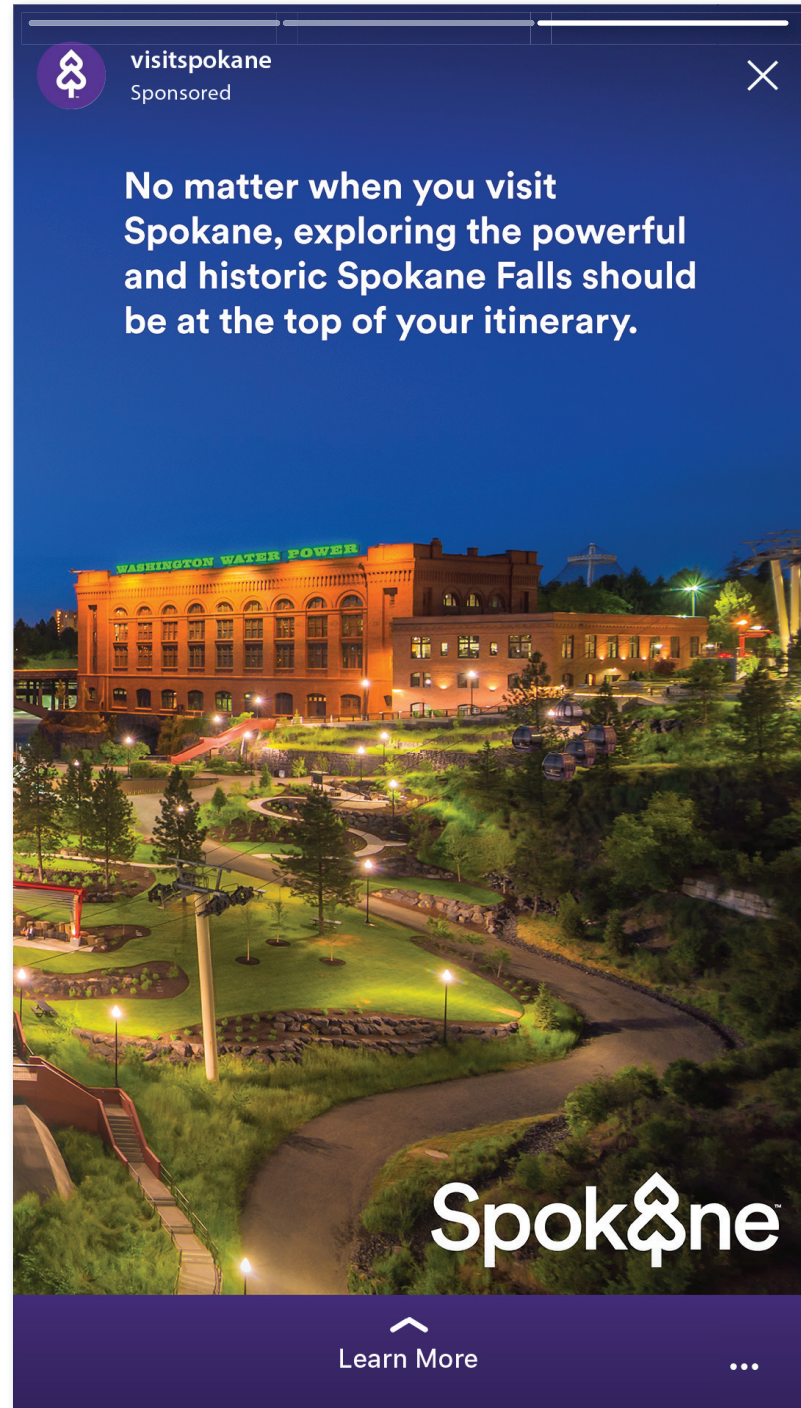

Spokane™

ADS:
SOCIAL HIGHLIGHTS

ADS:
SOCIAL HIGHLIGHTS

visitspokane
Sponsored

Spokane
ROOM TO
ROAM

Learn More

...

This advertisement features a vibrant background of a large, illuminated geodesic dome structure at night. In the foreground, a cartoon bear character is depicted wearing a blue winter hat and a blue and white striped sweater. The text "Spokane ROOM TO ROAM" is prominently displayed in the lower half, with "Spokane" in teal and "ROOM TO ROAM" in dark blue. At the bottom, there is a dark blue bar containing a white upward-pointing arrow, the text "Learn More", and a white ellipsis.

visitspokane
Sponsored

Spokane
ROOM TO
ROAM

Learn More

...

This advertisement shows a scenic view of a gondola ride over a river at sunset. The sky is a mix of orange, pink, and purple. Two gondolas are visible, one in the foreground and one further back. The text "Spokane ROOM TO ROAM" is displayed in the lower half, with "Spokane" in teal and "ROOM TO ROAM" in dark blue. The bottom bar includes a white upward-pointing arrow, the text "Learn More", and a white ellipsis.

visitspokane
Sponsored

Spokane
ROOM TO
ROAM

Learn More

...

This advertisement depicts an outdoor ice skating rink at dusk. Several people are seen skating on the rink. The background shows city buildings and streetlights under a dark blue sky. The text "Spokane ROOM TO ROAM" is displayed in the lower half, with "Spokane" in teal and "ROOM TO ROAM" in dark blue. The bottom bar features a white upward-pointing arrow, the text "Learn More", and a white ellipsis.