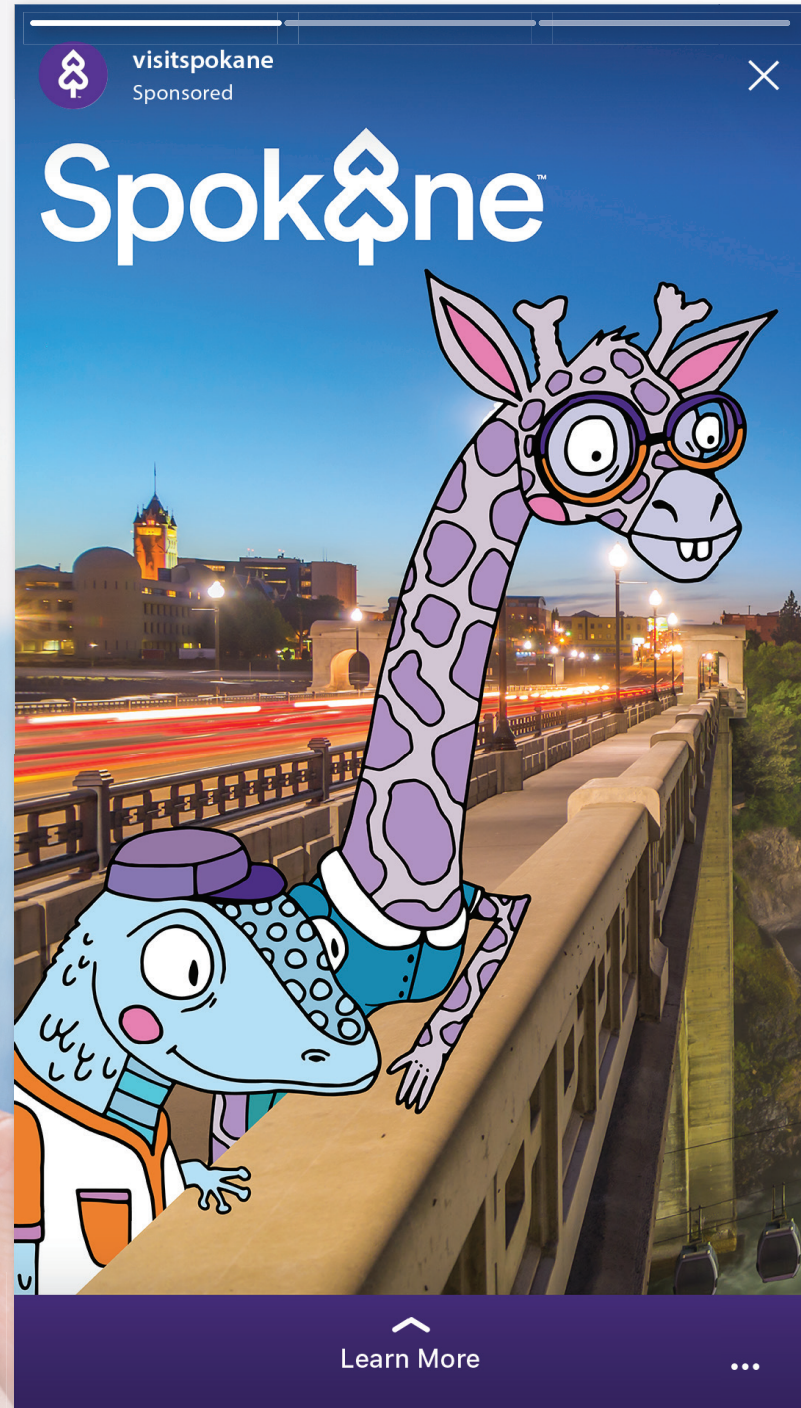

Spokane™

ADS:
SOCIAL HIGHLIGHTS

ADS:
SOCIAL HIGHLIGHTS

visitspokane
Sponsored

Spokane
ROOM TO
ROAM

Learn More

...

This advertisement features a vibrant background of a large, illuminated geodesic dome structure at night. In the foreground, a cartoon bear character is depicted wearing a blue winter hat and a blue and white striped sweater. The text "Spokane ROOM TO ROAM" is prominently displayed in the lower half, with "Spokane" in teal and "ROOM TO ROAM" in dark blue. At the bottom, there is a dark blue bar containing a white upward-pointing arrow, the text "Learn More", and a white ellipsis.

visitspokane
Sponsored

Spokane
ROOM TO
ROAM

Learn More

...

This advertisement shows a scenic view of a gondola ride over a river at sunset. The sky is a mix of orange, pink, and purple. Two gondolas are visible, one in the foreground and one further back. The text "Spokane ROOM TO ROAM" is displayed in the lower half, with "Spokane" in teal and "ROOM TO ROAM" in dark blue. The bottom bar includes a white upward-pointing arrow, the text "Learn More", and a white ellipsis.

visitspokane
Sponsored

Spokane
ROOM TO
ROAM

Learn More

...

This advertisement depicts an outdoor ice skating rink at dusk. Several people are seen skating on the rink. The background shows city buildings and streetlights under a dark blue sky. The text "Spokane ROOM TO ROAM" is displayed in the lower half, with "Spokane" in teal and "ROOM TO ROAM" in dark blue. The bottom bar features a white upward-pointing arrow, the text "Learn More", and a white ellipsis.