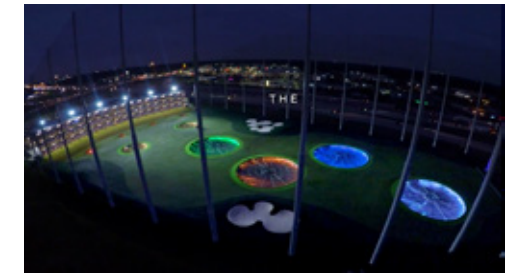

TV

ADDITIONAL :15 SECOND VIDEOS