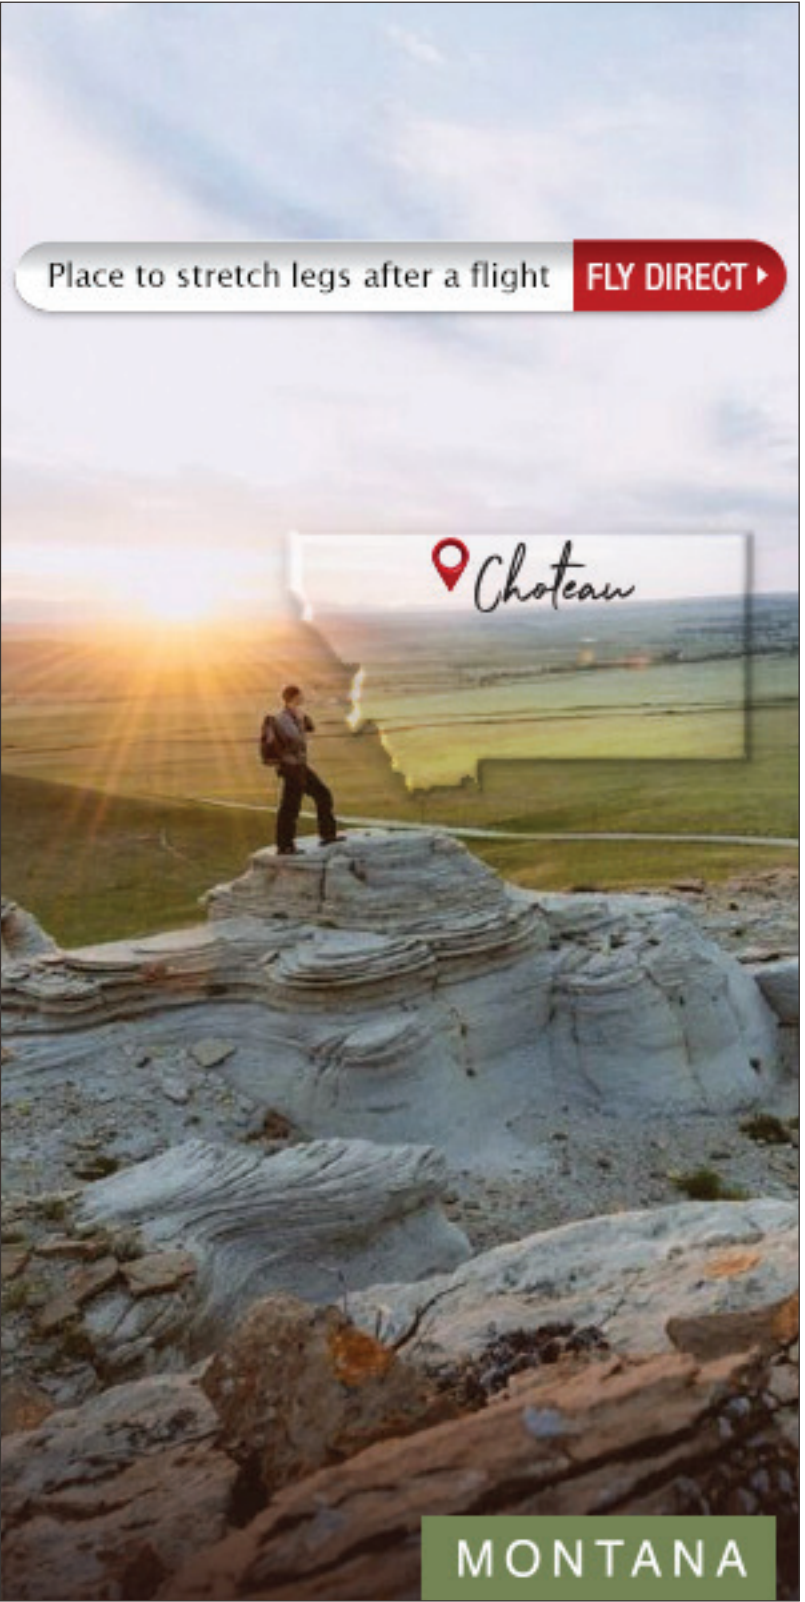

Montana – Warm Season – Flight Market – 300x600 – Retargeting