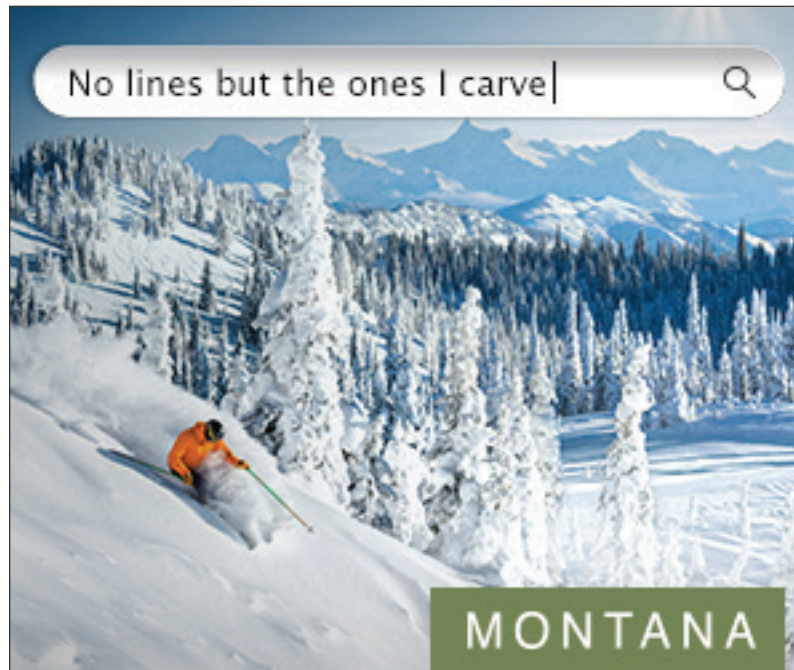

Montana - Shoulder Season - Hiking Glacier Book Now - Mobile - Retargeting

320x50

300x50

Montana – Shoulder Season – Hiking Fly Direct – 300x250 – Retargeting

Montana – Shoulder Season – Hiking Fly Direct – 300x600 – Retargeting

Montana – Shoulder Season – Scenic Drive Book Now – 300x600 – Retargeting

Montana – Shoulder Season – Less Crowds Yellowstone Book Now – 300x250 – Retargeting

Montana – Shoulder Season – Less Crowds Yellowstone Book Now – 300x600 – Retargeting

Montana – Shoulder Season – Less Crowds Bitterroot Book Now- 300x600 – Retargeting

Montana – Winter Season – Skiing V1 – 300x250 – Standard

Montana – Winter Season – Skiing V1 – 300x600 – Standard

Montana - Winter Season - Skiing V1 - 728x90 - Standard