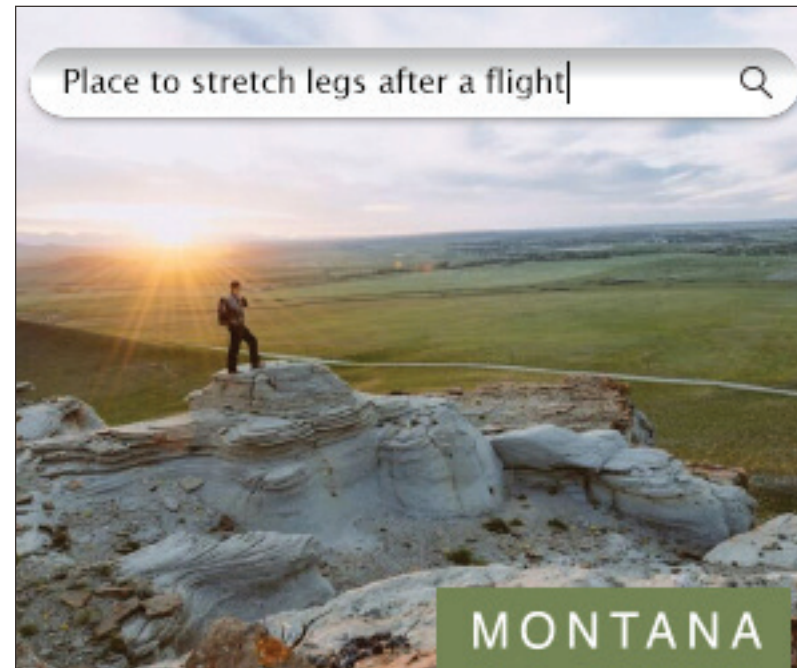

Montana - Warm Season - Flight Market - 300x250 - Retargeting